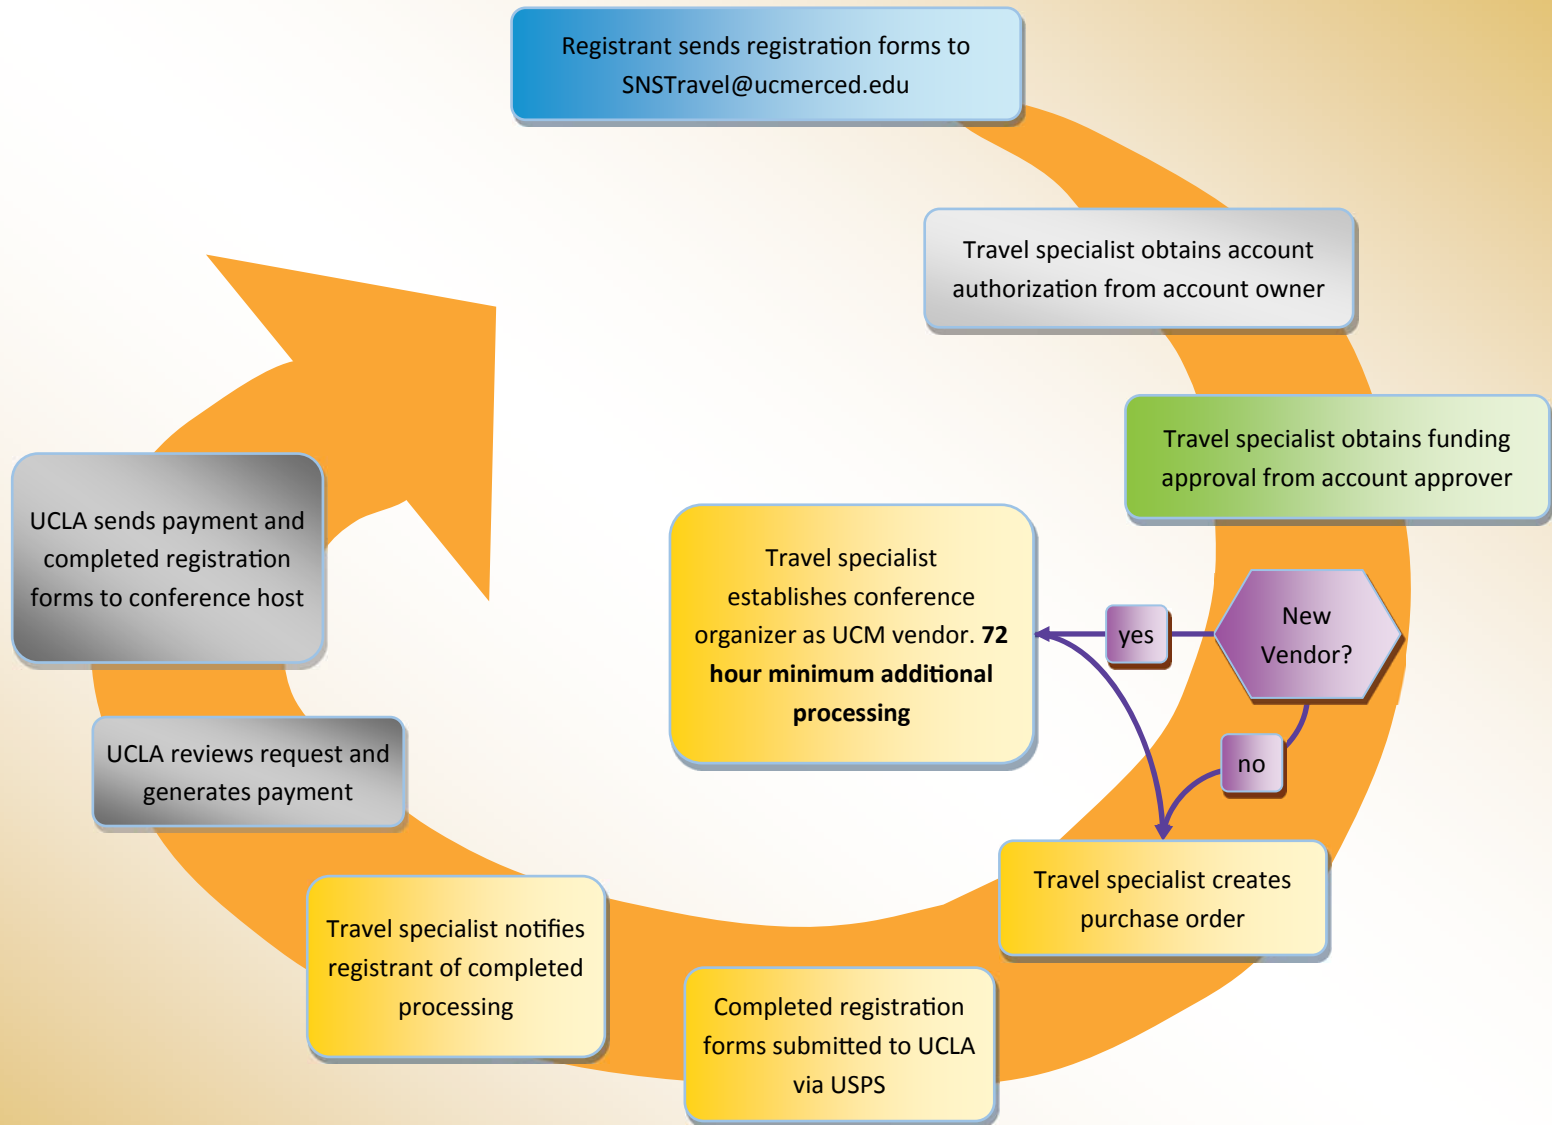

School of Natural Sciences Prepaid Conference Reservation Process

- Requestor
- Account Owner
- Account Approver
- UCM Travel Team
- UCLA

Average turnaround time to UCLA submittal: 5 business days
International conference registrations will take longer due to foreign processing requirements